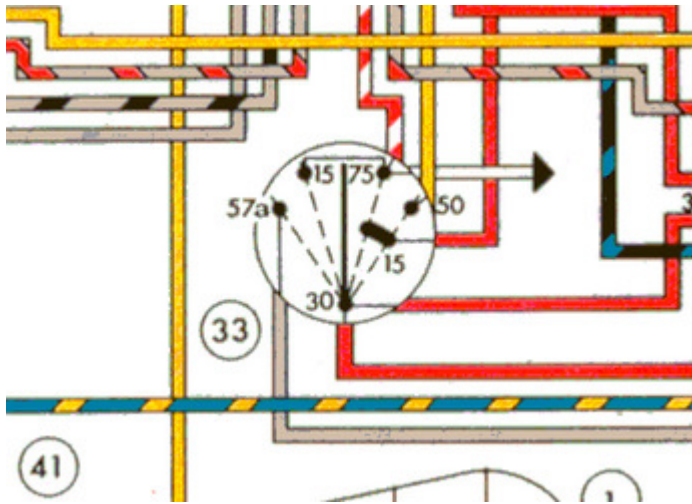

ZIM.613.101.06 Wiring for 912

- | | |
|----------------|--|
| 57a – Beige | To Turn Signal Switch – not used on replacement switch |
| 50 – Yellow | To Starter |
| 30 – Red | To Turn Signal Switch |
| 30 – Red | To Headlight Switch |
| 15 – Red | To Fuse Box #1 (Instruments) |
| 75 – White | To Radio |
| 75 – Red/White | To Connection Point at back of car. |